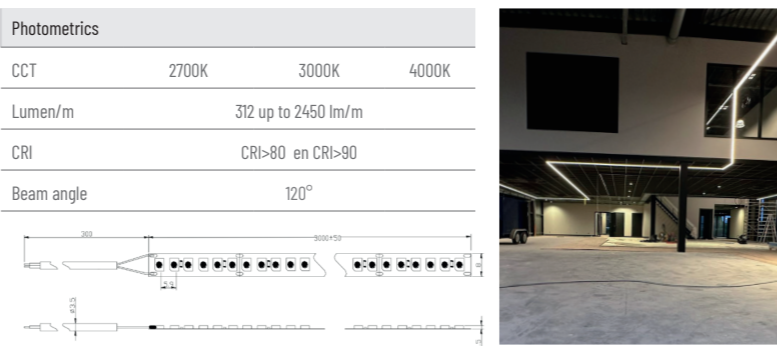

Extro

LED strip

Product information		Photometrics			
Input voltage	24V	CCT	2700K	3000K	4000K
Real length	role 5m	Lumen/m	312 up to 2450 lm/m		
Width	8mm	CRI	CRI>80 en CRI>90		
Max. connection length	5m	Beam angle	120°		
Cuttable length	6 LED's (100mm)				
LED/m	60 LED's/m	120 LED's/m	168 LED's/m		
Power/m	7,2W/m	14,4W/m	20,2W/m		

Extro - LED strip					
Article No.	Product name	CCT	W/m	Lm/m	LED's/m
2.21.1152	Extro - LED strip - CRI>80	2700K	7,2W/m	630 Lm/m	60 LED's/m
2.21.1156	Extro - LED strip - CRI>80	2700K	14,4W/m	1120 Lm/m	60 LED's/m
2.21.1160	Extro - LED strip - CRI>80	2700K	14,4W/m	1260 Lm/m	120 LED's/m
2.21.1168	Extro - LED strip - CRI>80	2700K	20,2W/m	1720 Lm/m	168 LED's/m
2.21.1199	Extro - LED strip - CRI>90	2700K	14,4W/m	1212 Lm/m	120 LED's/m
Article No.	Product name	CCT	W/m	Lm/m	LED's/m
2.21.1153	Extro - LED strip - CRI>80	3000K	7,2W/m	645 Lm/m	60 LED's/m
2.21.1157	Extro - LED strip - CRI>80	3000K	14,4W/m	1135 Lm/m	60 LED's/m
2.21.1161	Extro - LED strip - CRI>80	3000K	14,4W/m	1357 Lm/m	120 LED's/m
2.21.1169	Extro - LED strip - CRI>80	3000K	20,2W/m	1743 Lm/m	168 LED's/m
2.21.1200	Extro - LED strip - CRI>90	3000K	14,4W/m	1265 Lm/m	120 LED's/m
Article No.	Product name	CCT	W/m	Lm/m	LED's/m
2.21.1154	Extro - LED strip - CRI>80	4000K	7,2W/m	655 Lm/m	60 LED's/m
2.21.1158	Extro - LED strip - CRI>80	4000K	14,4W/m	1140 Lm/m	60 LED's/m
2.21.1162	Extro - LED strip - CRI>80	4000K	14,4W/m	1421 Lm/m	120 LED's/m
2.21.1170	Extro - LED strip - CRI>80	4000K	20,2W/m	1797 Lm/m	168 LED's/m

Aves

LED strip Dim to warm

Product information	
Input voltage	24V
Real length	4m
Width	12mm
Max. connection length	4 meters single ended
LED/m	224LED's/m
Power/m	11,52W/m
Cuttable length	Cuttable every 14 LEDs (63mm)